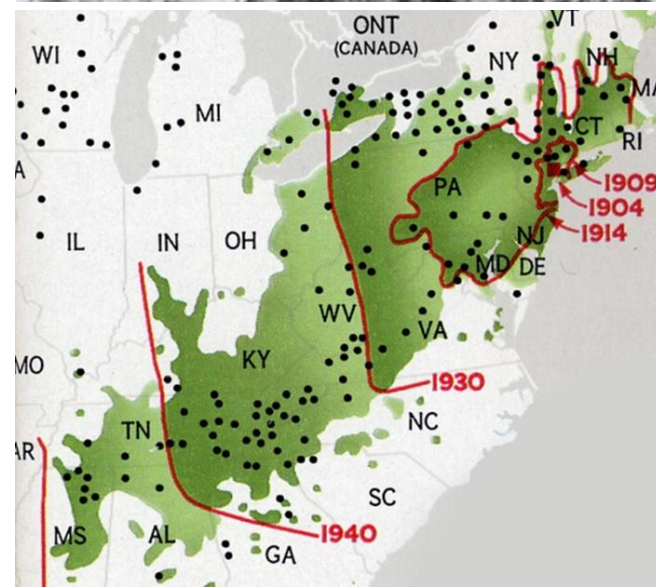

Kwizda

Agro

KITZBÜHEL 2022

TRICO® FORESTRY CAMPUS

GROW TOGETHER

KITZBÜHEL 2022

TRICO® FORESTRY CAMPUS
GROW TOGETHER

TRICO® AND THE INSPIRATIONAL JOURNEY TO RESTORE THE AMERICAN CHESTNUT TREE TO ITS NATIVE RANGE

BRIAN ROTH, FOREST RESEARCH CONSULTANT

TRICO® AND THE INSPIRATIONAL JOURNEY TO RESTORE THE AMERICAN CHESTNUT TREE TO ITS NATIVE RANGE

Once the King of the Eastern Forests of North America, this tree provided:

- Rot resistant timber
- Food for wildlife, livestock and people
- Tannin for the leather industry

But it was decimated by a fungal blight that was accidentally introduced from Asia in the late 1800's. An estimated 4 billion trees perished as the disease spread through the non-resistant native trees.

Kwizda

Agro

Founded in 1983

and based in Asheville, North Carolina, the American Chestnut Foundation (TACF) is a nonprofit conservation, education and scientific organization.

The Foundation champions one of the most ambitious rescue missions in the natural world - to save a beloved tree species from extinction. The TACF and its 16 state chapters and thousands of citizen scientists/conservationists are working to restore the American chestnut tree to the eastern forests of North America.